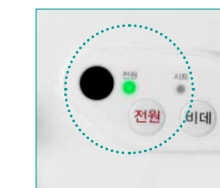

## ● Pleasant and convenient functions

**Bar type remote**

Smart remote control with easy operation of all functions.

**Occupied seat sensor**

Equipped with safety seat sensor, the bidet will not operate without someone sitting on seat.