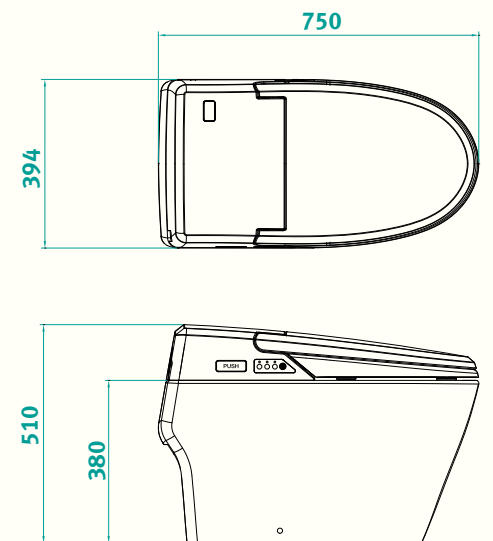

#### Remote LCD window

Easy view LCD window for convenient condition checking

**Other functions:** Energy saving function, 5-step water pressure control, freezing prevention, rhythm wash, massage wash, anus wash, heated seat, warm air dry, nozzle self cleaning, artificial intelligence, mute mode, etc.

### ● Dimension