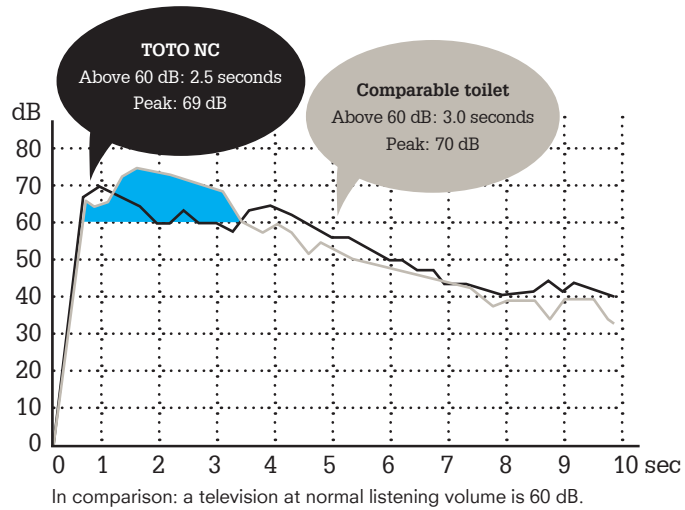

## QUIETER THAN CONVENTIONAL TOILETS

Comparative measurements have shown: TOTO toilets equipped with Tornado Flush are far quieter when flushed than conventional toilets.

Laboratory tests have shown that a comparable competing product was 41% louder than the TOTO NC toilet.