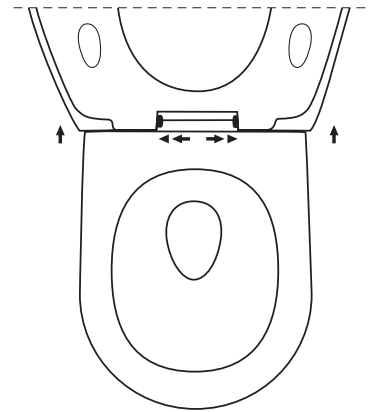

SOFT-CLOSE SEAT AND LID

Our proven soft-close seat and lid lowers slowly and silently with a tap of the finger. The advantage: Minimal points of contact enhance people's comfort and hygiene in the bathroom.

EASY-TO-REMOVE TOILET SEAT

TOTO's toilet seats are designed to make it easy to clean each toilet thoroughly. The seat and lid can be removed by simply pressing on the release buttons, guaranteeing simple cleaning.

WASHLET UPGRADE ALWAYS AVAILABLE

It is also possible to replace the toilet seat with a WASHLET attachment at any time to enjoy gentle intimate cleansing with warm water.

Users can adjust the water temperature, position and type of spray of the WASHLET wand jet for cleaning intimate areas. It also includes a preheated seat and warm air dryer. These features are controlled using an external remote control or control panel installed on the WASHLET.

To upgrade your toilet to a WASHLET, please be sure that the additional water and power connections are in place prior to installation.