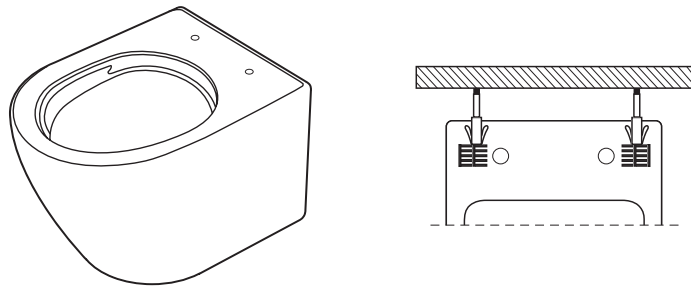

## EASY INSTALLATION

TOTO toilets correspond to all commonly used standards and can be mounted on all conventional cisterns.

The TOTO MH and SG toilets become "invisible" due to the holes in the toilet seat and the fact that it is mounted to the installation frame from below. The result – a sleek look with smooth surfaces that is also easy to clean.